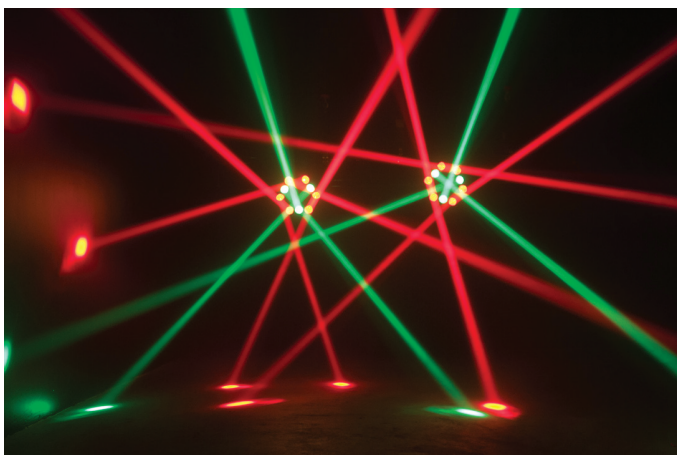

KAOS™

#KA0973

The ADJ KAOS creates exciting lighting effects with its quick sweeping beams and its 3 x 3-Zone LED chasing, pulsing and strobing LEDs. This unique fixture features 9 x 10-Watt bright, RGBW CREE LEDs with a narrow 5 degree beam angle, 5 DMX Channel Modes (2/6/15/23/45) and a 4-Channel LED DMX menu. The KAOS may be controlled via its own built-in programs, a DMX Controller or the easy-to-use UC IR remote. Best when used in multiples, the KAOS is designed for stages, nightclubs and mobile entertainers.

Specifications:

- Unique lighting fixture with quick sweeping narrow beams combined with an 3 x 3-Zone LED chase
 - 9 x 10-Watt RGBW Cree LEDs
 - 4-Button DMX LED Display
 - 3 Operational modes: Sound Active, Show Mode, & DMX Controlled
 - Master/Slave Set Up or Stand Alone
 - 5 DMX Channel Modes: 2/6/15/23/45
 - DMX-512 Protocol
 - Electronic Dimming: 0 - 100%
 - Includes exciting sound active built-in programs
 - LED pulse & strobe effect
 - 60 - 150 degree tilt from smooth Stepper Motors
 - 0 - 540 degree pan
 - Extremely Long Life (50,000 hr. rated)
 - Beam angle: 5 Degrees
 - Runs extremely cool! - NO Duty Cycles! – Run all night!
 - Includes Omega quick lock brackets
 - Mount on a wall, trussing, or set on the ground
 - PowerCon AC IN/OUT on rear to daisy chain power (up to 5 @ 120V and 9 @ 230V)
 - Compatible with ADJ UC IR easy-to-use remote (sold Separately)
 - Power Consumption: 140W maximum
 - Multi-voltage operation: AC 100-240V 50/60Hz- IEC socket
 - Dimensions (LxWxH): 18"x 17"x 8.25" / 458 x 429 x 208mm
 - Weight: 23.3 lbs. / 10.6 kg.
- Specifications subject to change without notice.